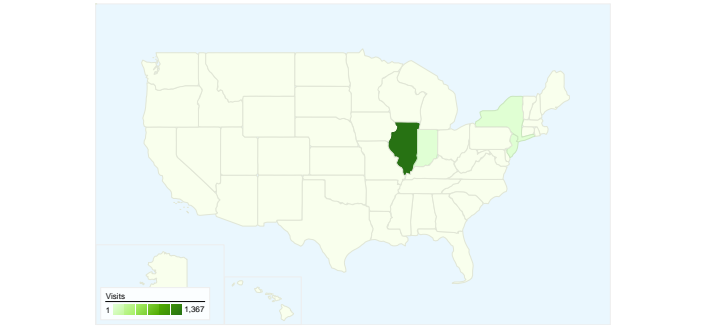

## Visitors Overview

**Visitors**  
**375**

## Traffic Sources Overview

## Map Overlay US

**375 people visited this site**

-  **1,433** Visits
-  **375** Absolute Unique Visitors
-  **5,446** Pageviews
-  **3.80** Average Pageviews
-  **00:02:24** Time on Site
-  **59.18%** Bounce Rate
-  **26.17%** New Visits

All traffic sources sent a total of 1,433 visits

-  **85.62% Direct Traffic**
-  **12.84% Referring Sites**
-  **1.54% Search Engines**