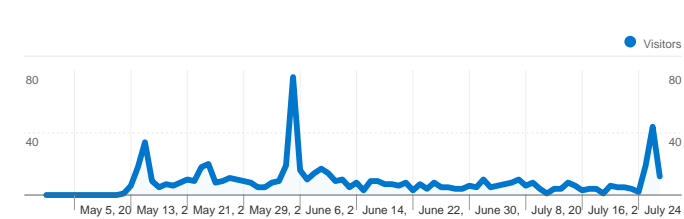

## Site Usage

**1,433 Visits**

**5,446 Pageviews**

**3.80 Pages/Visit**

**59.18% Bounce Rate**

**00:02:24 Avg. Time on Site**

**26.10% % New Visits**

## Visitors Overview

**Visitors**  
**375**

## 1,433 visits from 2 visitor types

All traffic sources sent a total of 1,433 visits

-  **85.62% Direct Traffic**
-  **12.84% Referring Sites**
-  **1.54% Search Engines**