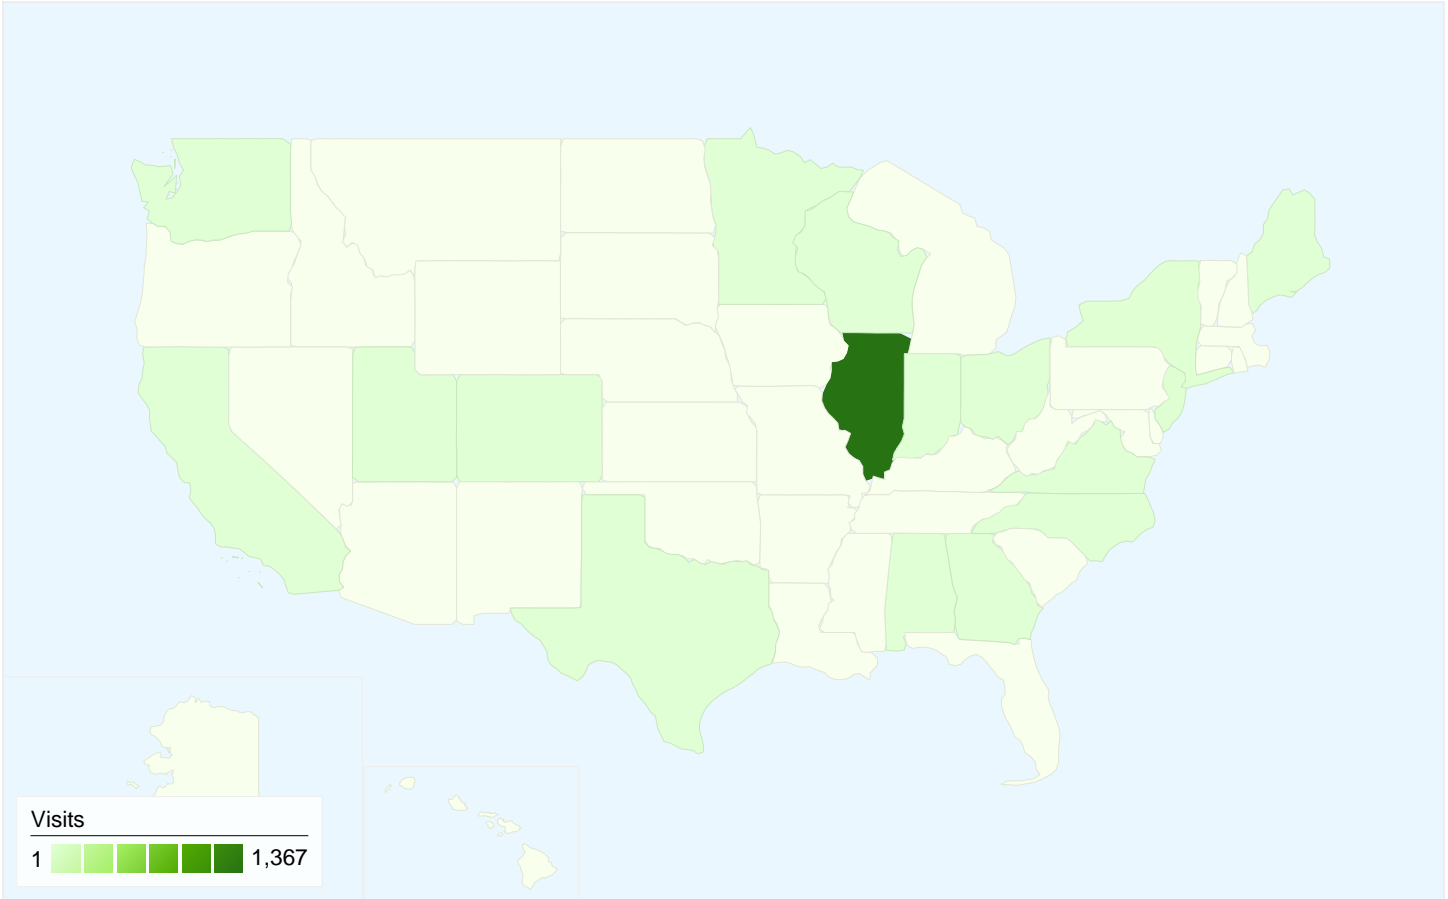

## Traffic Sources Overview

## Map Overlay US

**375 people visited this site**

-  **1,433** Visits
-  **375** Absolute Unique Visitors
-  **5,446** Pageviews
-  **3.80** Average Pageviews
-  **00:02:24** Time on Site
-  **59.18%** Bounce Rate
-  **26.17%** New Visits

# Country/Territory Detail:

United States

May 1, 2008 - Jul 27, 2008

Comparing to: Site

This country/territory sent 1,424 visits via 18 regions

Site Usage

<b>Visits</b> <b>1,424</b> % of Site Total: 99.37%	<b>Pages/Visit</b> <b>3.73</b> Site Avg: 3.80 (-1.86%)	<b>Avg. Time on Site</b> <b>00:02:20</b> Site Avg: 00:02:24 (-3.23%)	<b>% New Visits</b> <b>26.05%</b> Site Avg: 26.10% (-0.18%)	<b>Bounce Rate</b> <b>59.41%</b> Site Avg: 59.18% (0.39%)	
Region	Visits	Pages/Visit	Avg. Time on Site	% New Visits	Bounce Rate
Illinois	1,367	3.66	00:02:15	24.58%	60.64%
(not set)	11	3.64	00:06:47	63.64%	18.18%
New Jersey	9	10.67	00:04:42	11.11%	11.11%
New York	7	4.00	00:01:56	85.71%	57.14%
Indiana	5	6.00	00:03:24	60.00%	20.00%
Colorado	5	2.80	00:08:38	20.00%	20.00%
Washington	3	5.00	00:02:20	66.67%	0.00%
Ohio	3	9.67	00:04:54	66.67%	0.00%
Minnesota	2	6.50	00:01:47	50.00%	0.00%

All traffic sources sent a total of 1,433 visits

-  **85.62% Direct Traffic**
-  **12.84% Referring Sites**
-  **1.54% Search Engines**