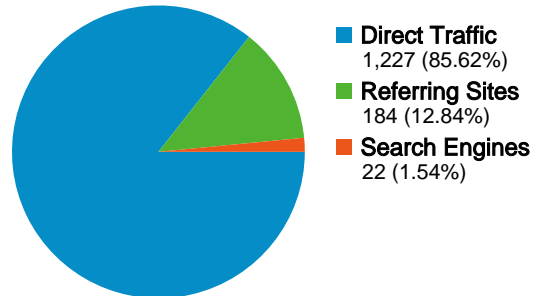

Traffic Sources Overview