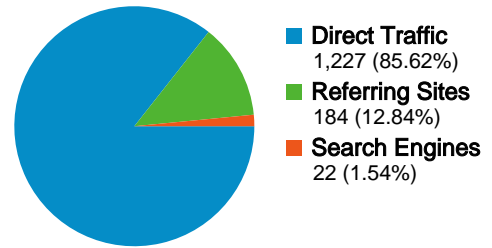

## 1,433 visits from 2 visitor types

All traffic sources sent a total of 1,433 visits

-  **85.62% Direct Traffic**
-  **12.84% Referring Sites**
-  **1.54% Search Engines**