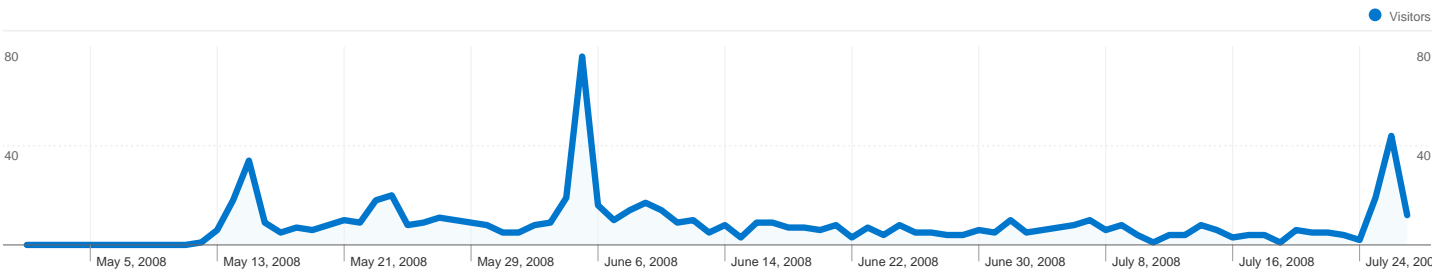

375 people visited this site

- **1,433** Visits
- **375** Absolute Unique Visitors
- **5,446** Pageviews
- **3.80** Average Pageviews
- **00:02:24** Time on Site
- **59.18%** Bounce Rate
- **26.17%** New Visits

Technical Profile

Browser	Visits	% visits	Connection Speed	Visits	% visits
Internet Explorer	842	58.76%	DSL	1,070	74.67%
Firefox	485	33.85%	Cable	245	17.10%
Safari	100	6.98%	Unknown	75	5.23%
Mozilla	4	0.28%	T1	26	1.81%
Netscape	2	0.14%	Dialup	12	0.84%