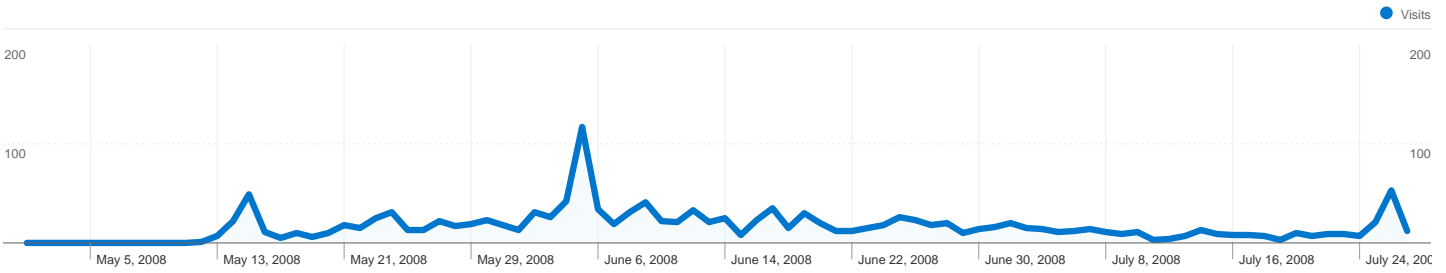

# Country/Territory Detail:

United States

May 1, 2008 - Jul 27, 2008

Comparing to: Site

This country/territory sent 1,424 visits via 18 regions

Site Usage

<b>Visits</b> <b>1,424</b> % of Site Total: 99.37%	<b>Pages/Visit</b> <b>3.73</b> Site Avg: 3.80 (-1.86%)	<b>Avg. Time on Site</b> <b>00:02:20</b> Site Avg: 00:02:24 (-3.23%)	<b>% New Visits</b> <b>26.05%</b> Site Avg: 26.10% (-0.18%)	<b>Bounce Rate</b> <b>59.41%</b> Site Avg: 59.18% (0.39%)	
Region	Visits	Pages/Visit	Avg. Time on Site	% New Visits	Bounce Rate
Illinois	1,367	3.66	00:02:15	24.58%	60.64%
(not set)	11	3.64	00:06:47	63.64%	18.18%
New Jersey	9	10.67	00:04:42	11.11%	11.11%
New York	7	4.00	00:01:56	85.71%	57.14%
Indiana	5	6.00	00:03:24	60.00%	20.00%
Colorado	5	2.80	00:08:38	20.00%	20.00%
Washington	3	5.00	00:02:20	66.67%	0.00%
Ohio	3	9.67	00:04:54	66.67%	0.00%
Minnesota	2	6.50	00:01:47	50.00%	0.00%

## 1,433 visits from 2 visitor types